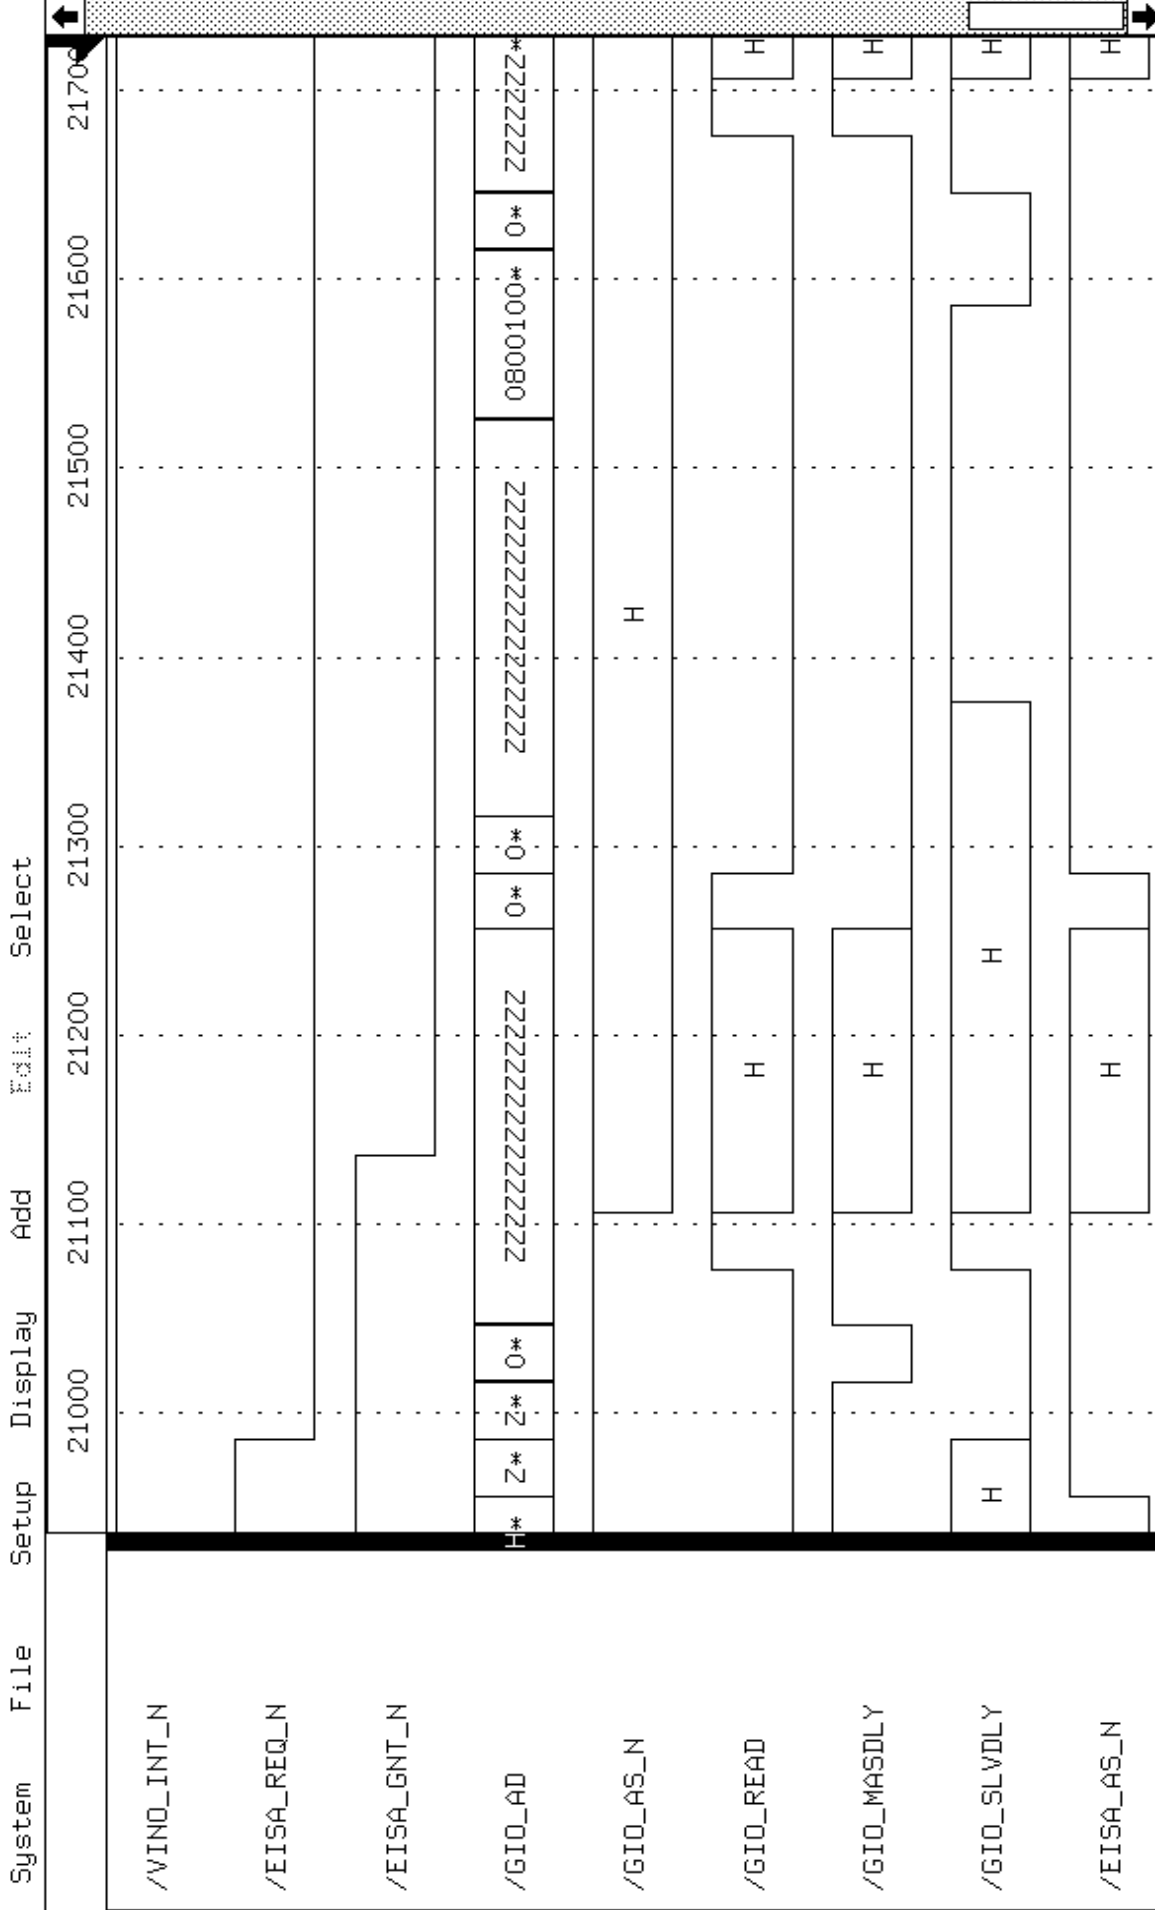

Sel Count: 0 Sel Mode: NEW Begin Time: 20936 ns

Plot output written to 'writeMC2VIND.ps'

Plot output written to 'writeMC2VIND.ps'

cmd> Descriptor Fetch from Memory